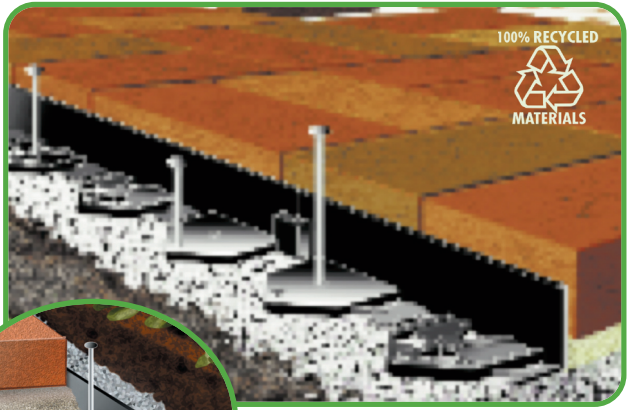

Paver Edgings

Tough, Super Strength, Quality Products

LANDSCAPE PRODUCTS

1-800-565-2599

www.brickstopedge.com

100% Recycled High Strength Composite Plastic Paver & Landscape Edging

One piece for straight or curved patterns
Super strength & flexibility
Easy to use

HH5022-585

Can also be used in reverse mode

100% Recycled High Strength Aluminum Paver & Landscape Edging

Withstands a wide temperature variance
Perfect long-lasting finish
Professional results

HH5022-587

NON RUSTING ALUMINUM

BK43 Block & Paver Splitter

Will cut most wall materials available on the market. Great versatility and Excellent value!

| | |
|----------------------|------------|
| Blade Cutting Length | 13" |
| Cuts From | 0" – 4.33" |
| Weight | 62 lbs. |