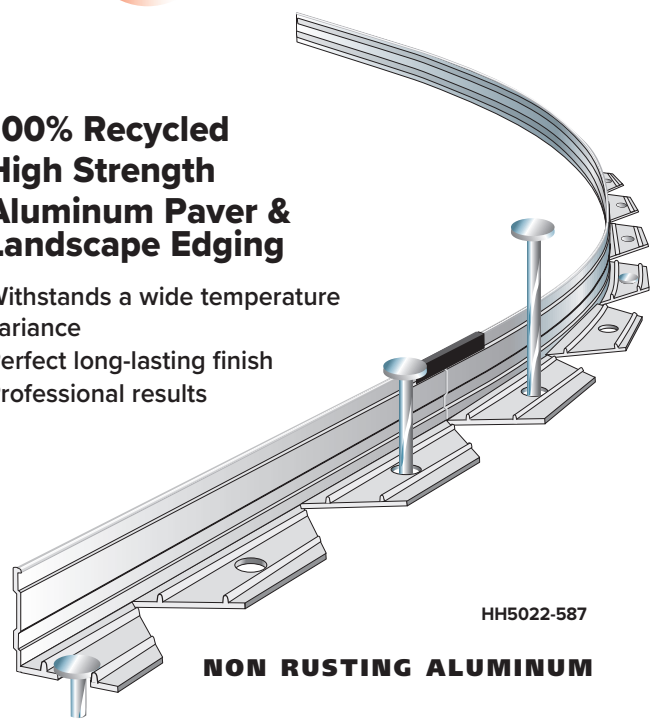

Paver Edgings

Tough, Super Strength, Quality Products

LANDSCAPE PRODUCTS

1-800-565-2599

www.brickstopedge.com

100% Recycled High Strength Composite Plastic Paver & Landscape Edging

One piece for straight or curved patterns
Super strength & flexibility
Easy to use

HH5022-585

Can also be used in reverse mode

100% Recycled High Strength Aluminum Paver & Landscape Edging

Withstands a wide temperature variance
Perfect long-lasting finish
Professional results

HH5022-587

NON RUSTING ALUMINUM

BK43 Block & Paver Splitter

Will cut most wall materials available on the market. Great versatility and Excellent value!

| | |
|----------------------|------------|
| Blade Cutting Length | 13" |
| Cuts From | 0" – 4.33" |
| Weight | 62 lbs. |